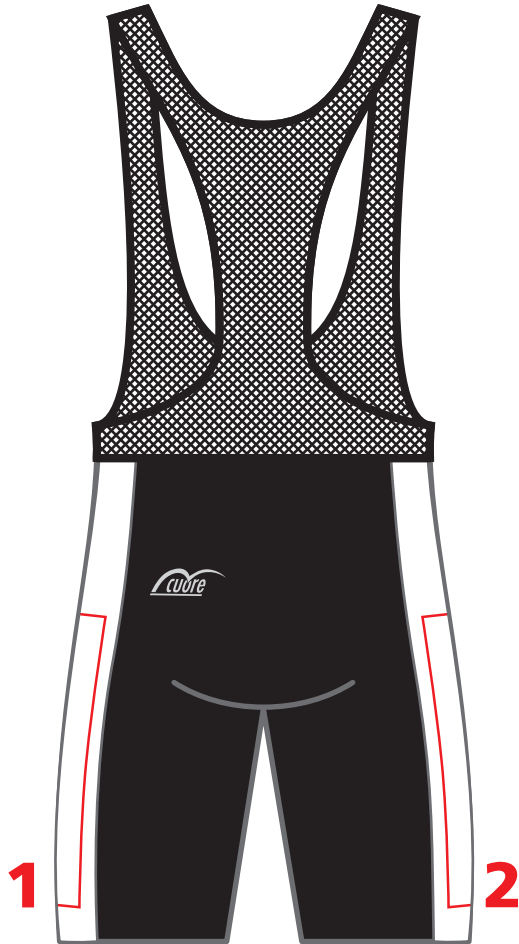

Cuore Sportswear AG[©]

-  Rot Matt
-  Carbone Matt
-  6007 Blue Matt
-  6206 Junior Navy
-  Anemone Matt
-  Royal Blue Matt
-  6229 Blue Matt

Cuore Sportswear AG[©]